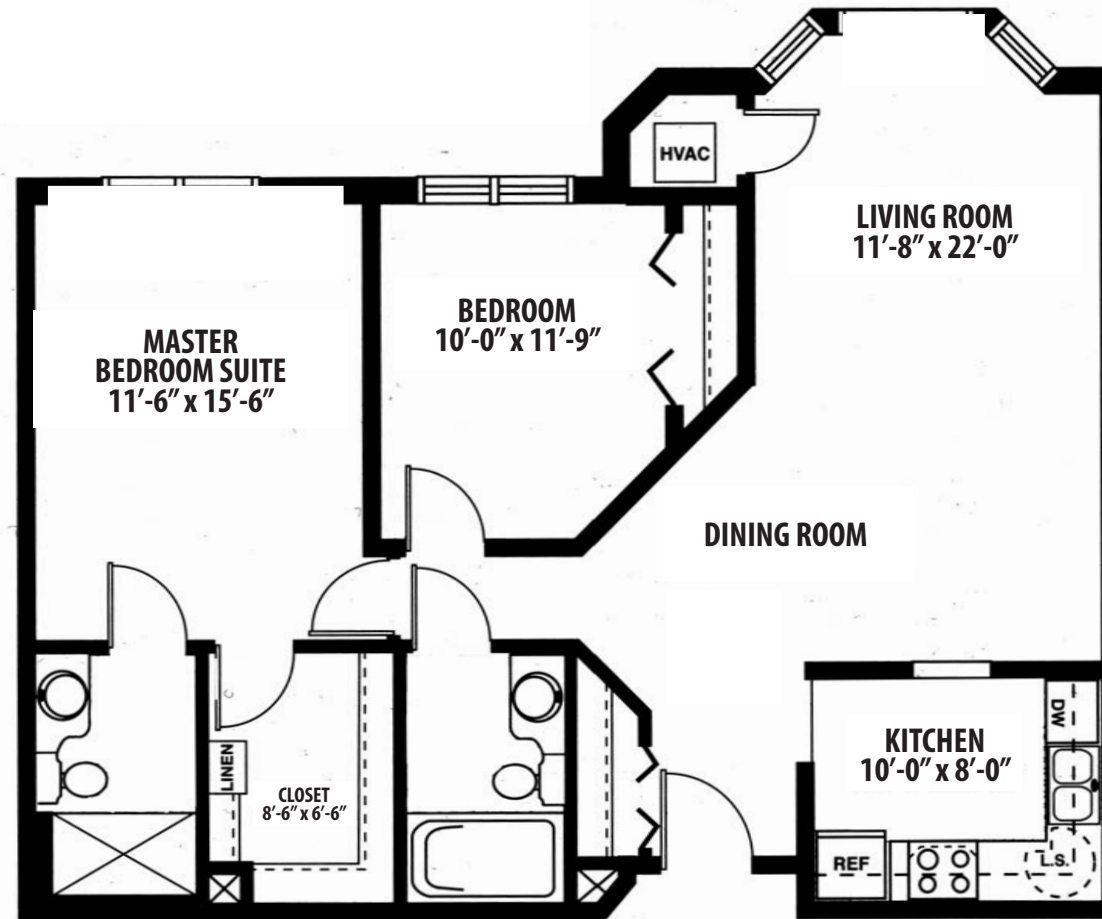

Two-Bedroom

1,000 sq. ft.

Note: Showerhead wall reversed at units 223, 323 and 423.

All dimensions, features and specifications are approximate and subject to change without notice.

8101 Mission Road
Prairie Village, KS 66208