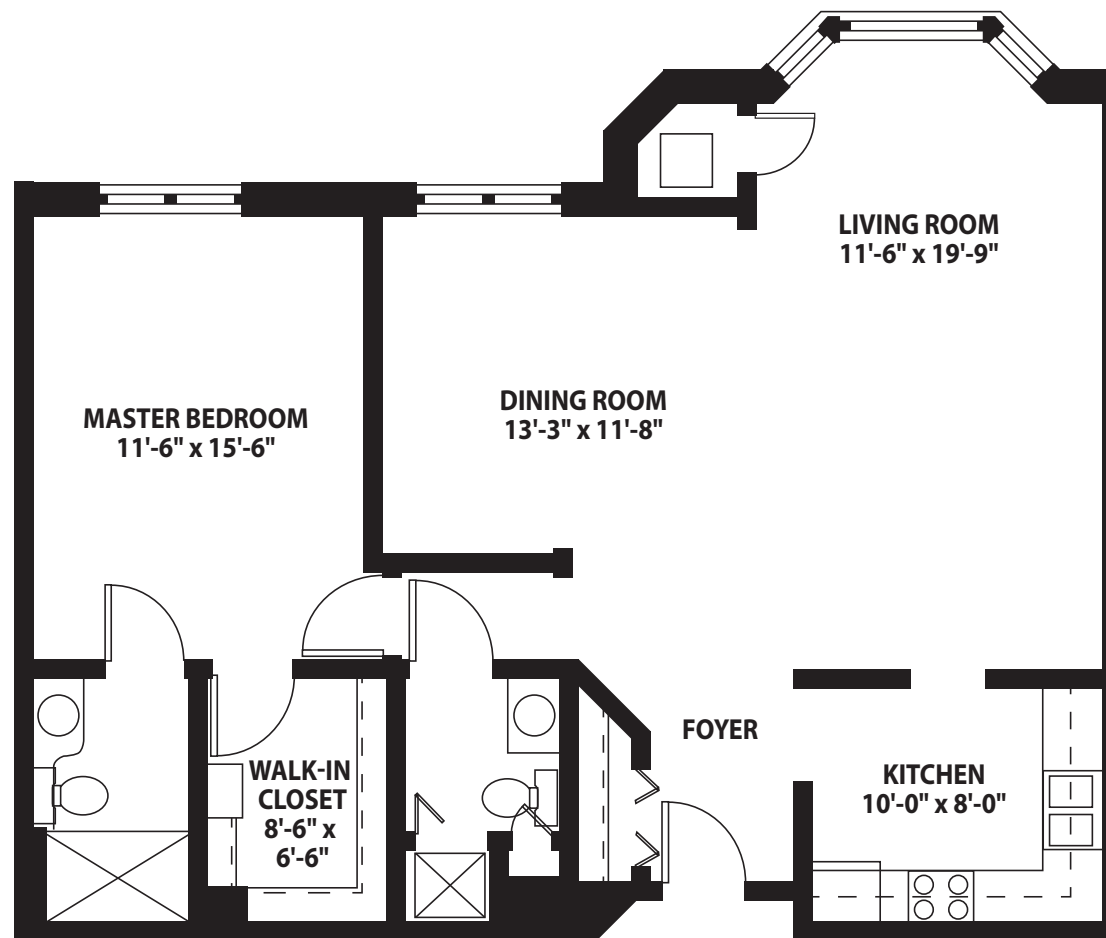

One-Bedroom with Den

1,000 sq. ft.

All dimensions, features and specifications are approximate and subject to change without notice.

8101 Mission Road
Prairie Village, KS 66208

913.383.2085

ClaridgeCourt.com