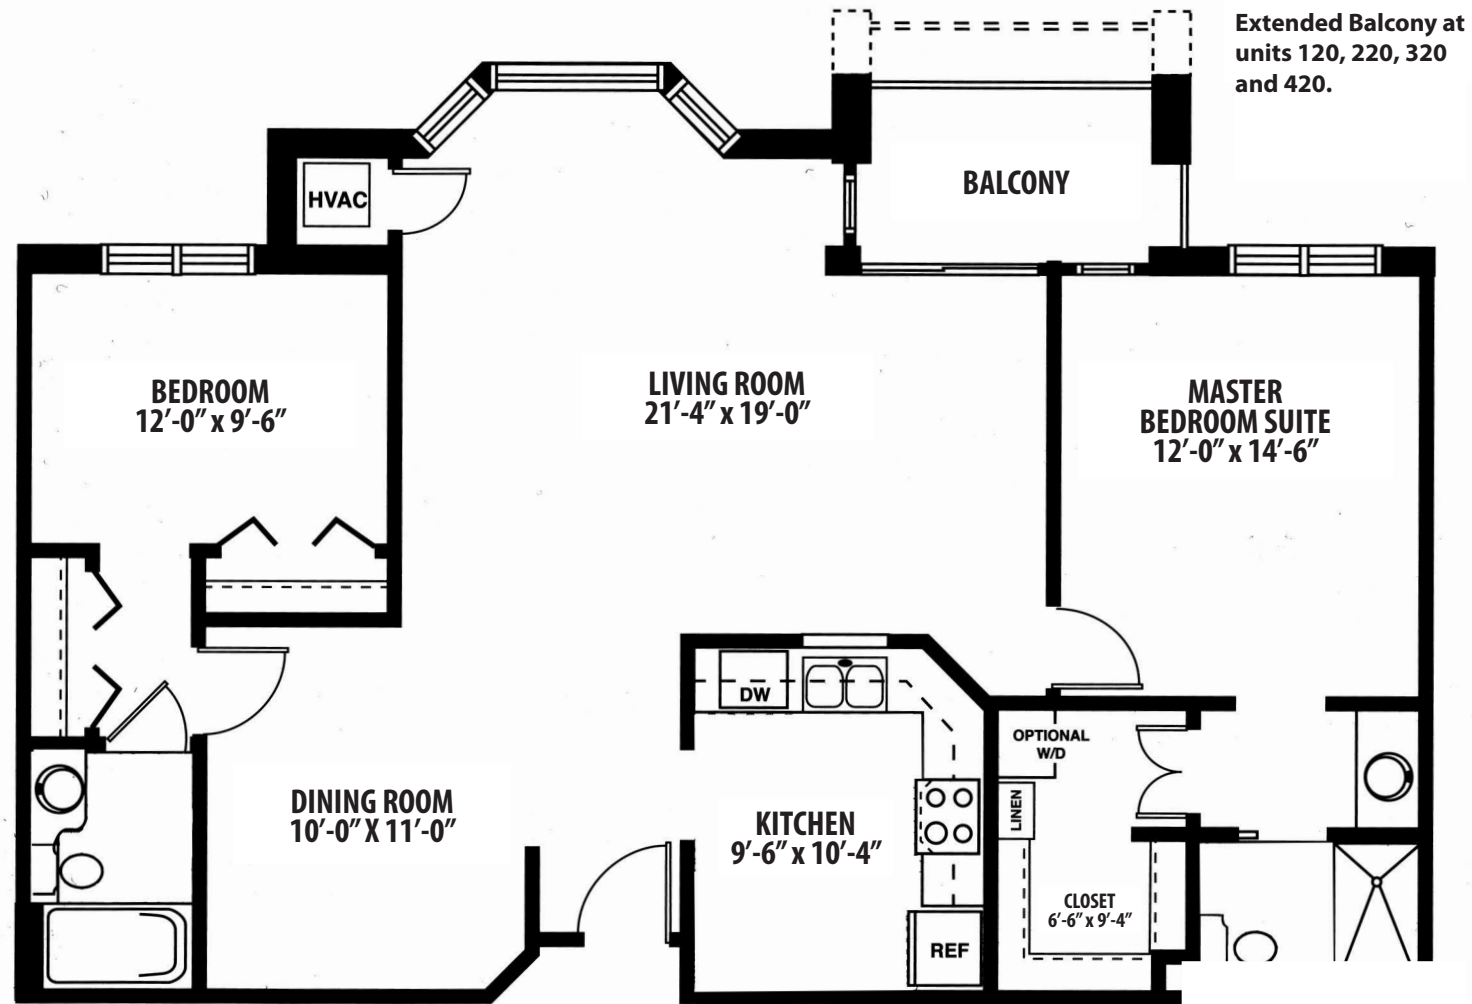

Two-Bedroom Grand

1,350 sq. ft.

All dimensions, features and specifications are approximate and subject to change without notice.

8101 Mission Road
Prairie Village, KS 66208

913.383.2085

ClaridgeCourt.com

CLARIDGE COURT®